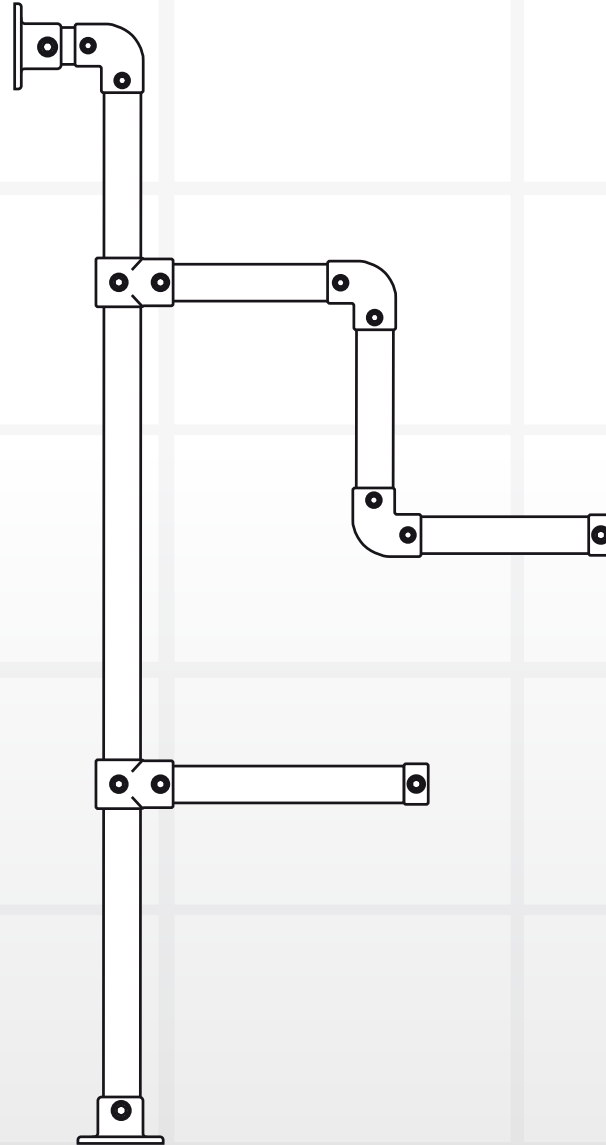

FRONT VIEW

SIDE VIEW

KIT INCLUDES

- 3 x **125** 
- 2 x **101** 
- 1 x **131** 
- 2 x **179** 

- 6 x Tube lengths

- 1 x **131** foot

THE METAL STORE