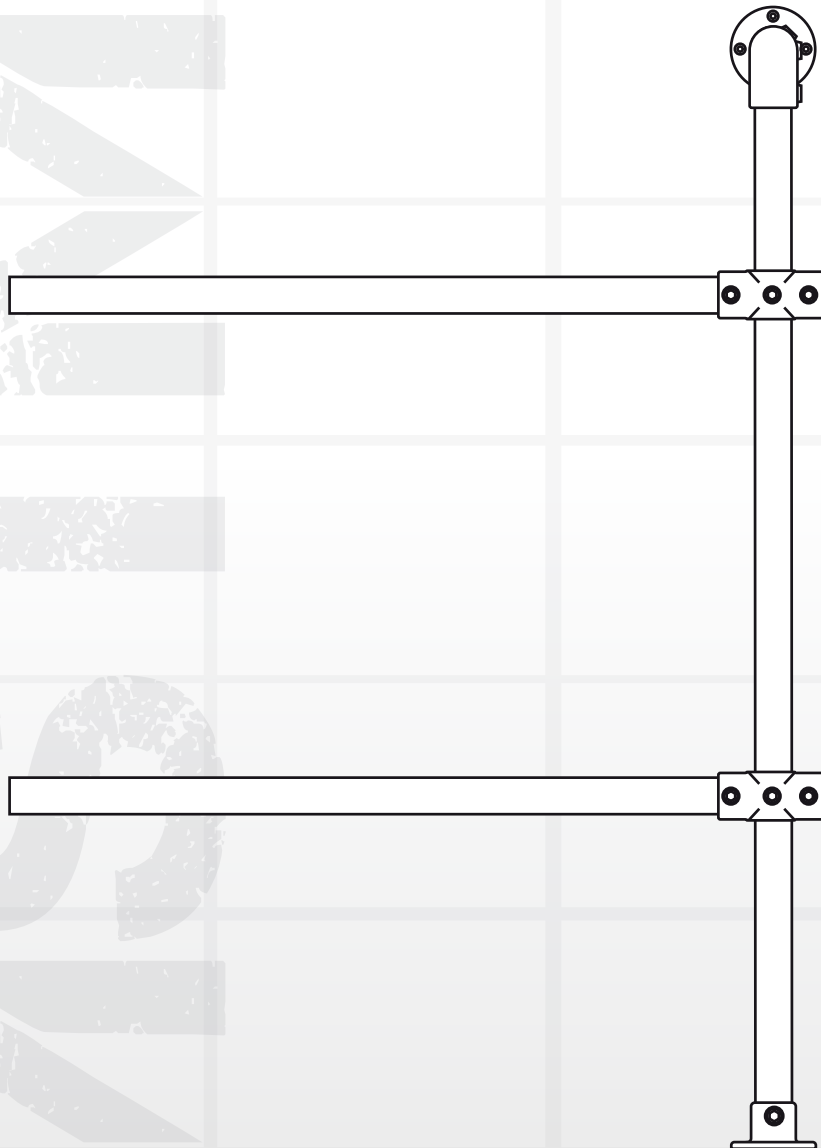

## FRONT VIEW

## SIDE VIEW

## KIT INCLUDES

- 1 x **125** 
- 2 x **119** 
- 1 x **131** 
- 4 x Tube lengths
- 1 x **131** foot

**THE METAL STORE**

---