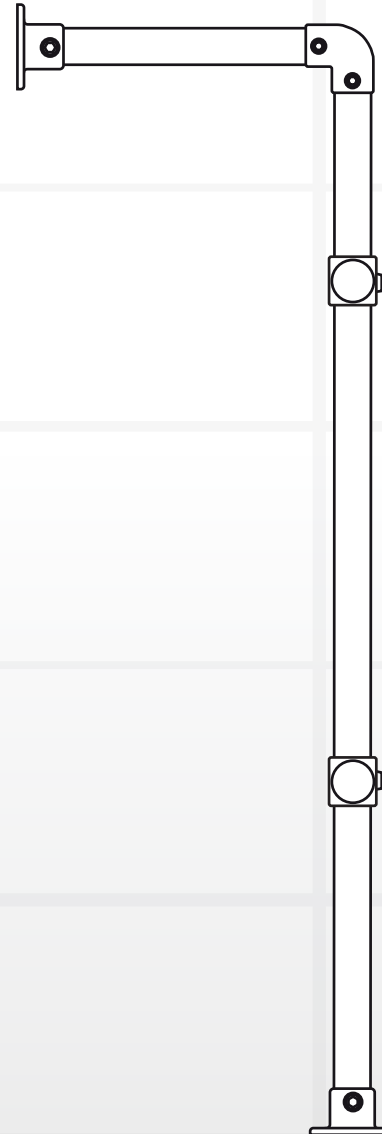

## FRONT VIEW

## SIDE VIEW

## KIT INCLUDES

- 1 x **125** 
- 2 x **119** 
- 1 x **131** 
- 4 x Tube lengths
- 1 x **131** foot

**THE METAL STORE**

---