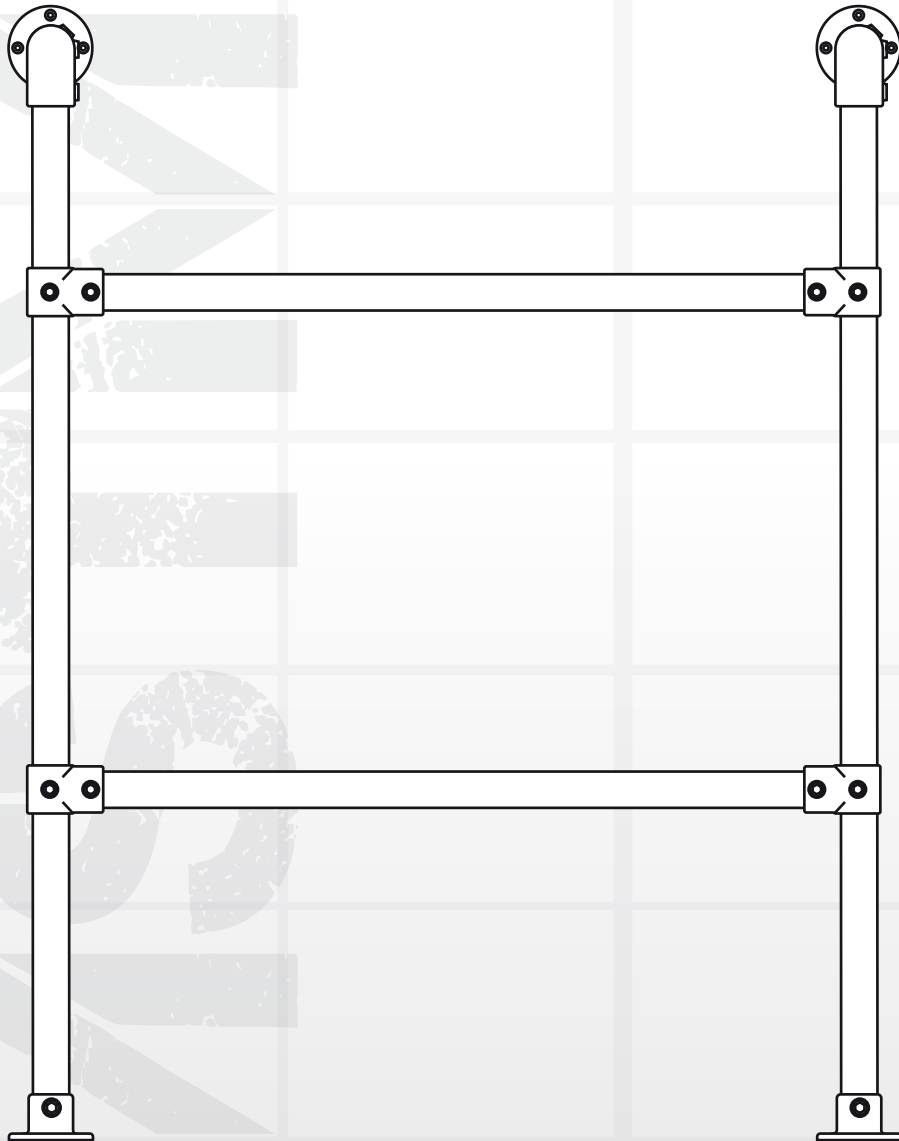

FRONT VIEW

SIDE VIEW

KIT INCLUDES

- 2 x **125** 
- 4 x **101** 
- 2 x **131** 

- 6 x Tube lengths

- 2 x **131** feet

THE METAL STORE