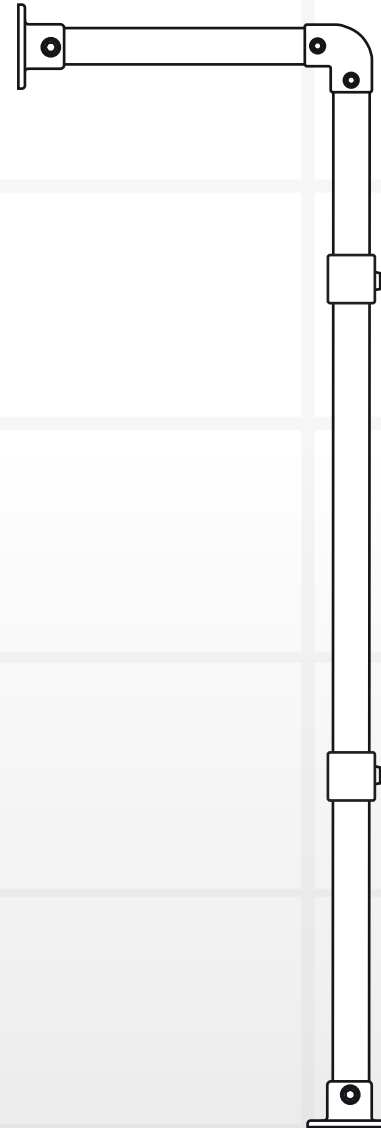

FRONT VIEW

SIDE VIEW

KIT INCLUDES

- 2 x **125** 
- 4 x **101** 
- 2 x **131** 

- 6 x Tube lengths

- 2 x **131** feet

THE METAL STORE