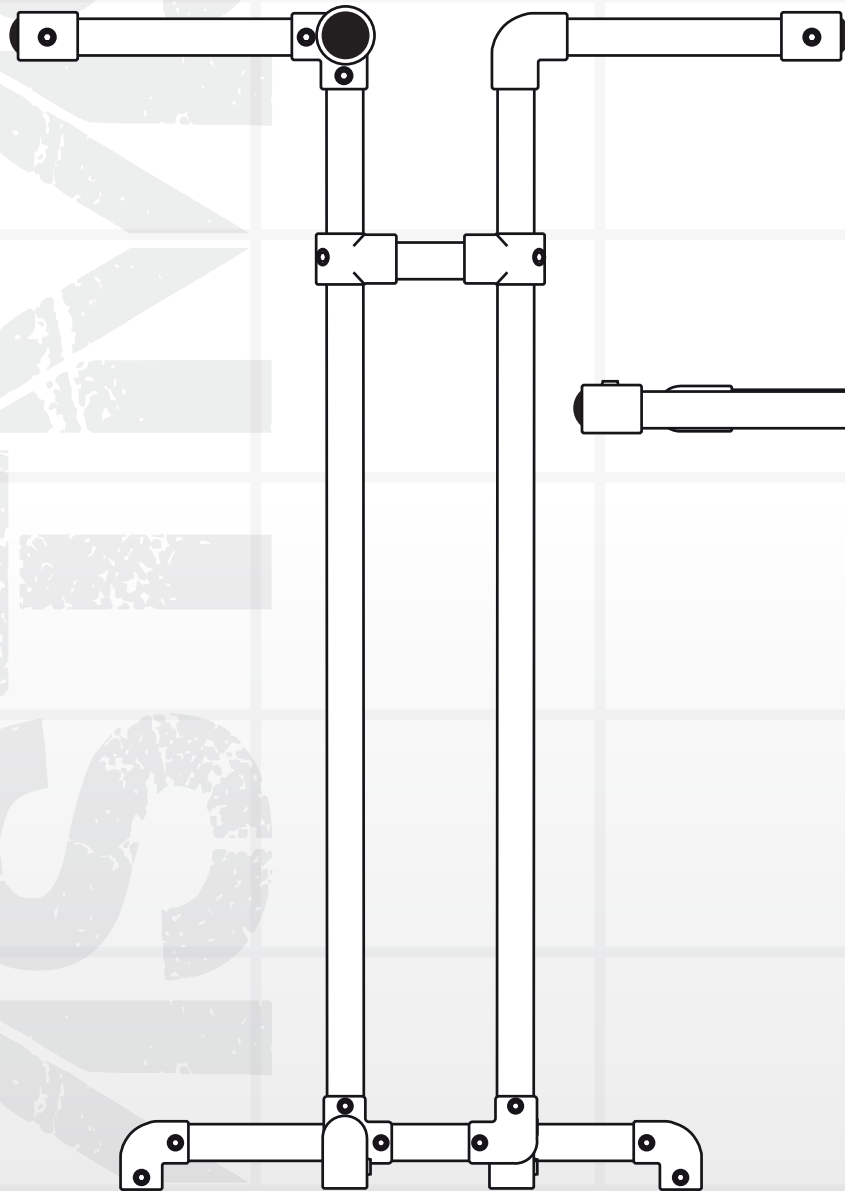

FRONT VIEW

ABOVE VIEW

KIT INCLUDES

- 8 x **116** 
- 8 x **125** 
- 4 x **133** 
- 4 x **179** 

- 16 x Tube lengths

- 4 x **125** feet

TO WHICH YOU CAN
ADD FOOT OPTIONS:

A. **POST**

B. **FLANGE**

C. **CASTOR INSERT**

THE METAL STORE