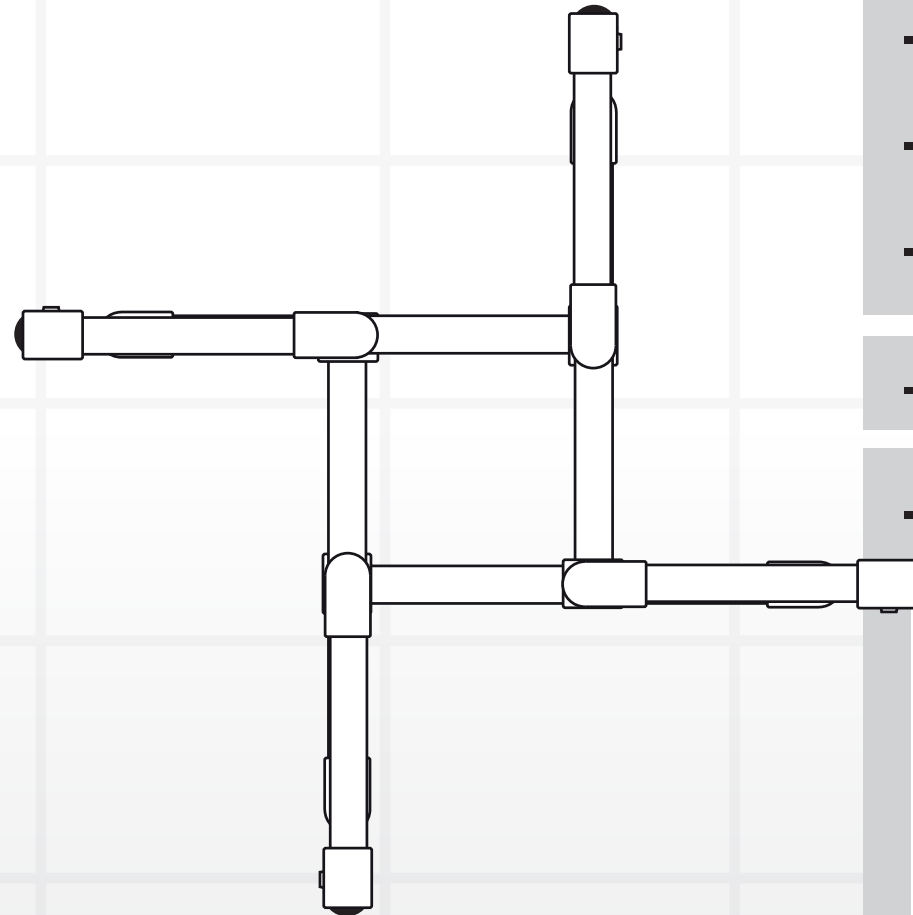

FRONT VIEW

ABOVE VIEW

KIT INCLUDES

- 8 x **116** 
- 8 x **125** 
- 4 x **133** 
- 4 x **179** 

- 16 x Tube lengths

- 4 x **125** feet

TO WHICH YOU CAN
ADD FOOT OPTIONS:

A. **POST**

B. **FLANGE**

C. **CASTOR INSERT**

THE METAL STORE