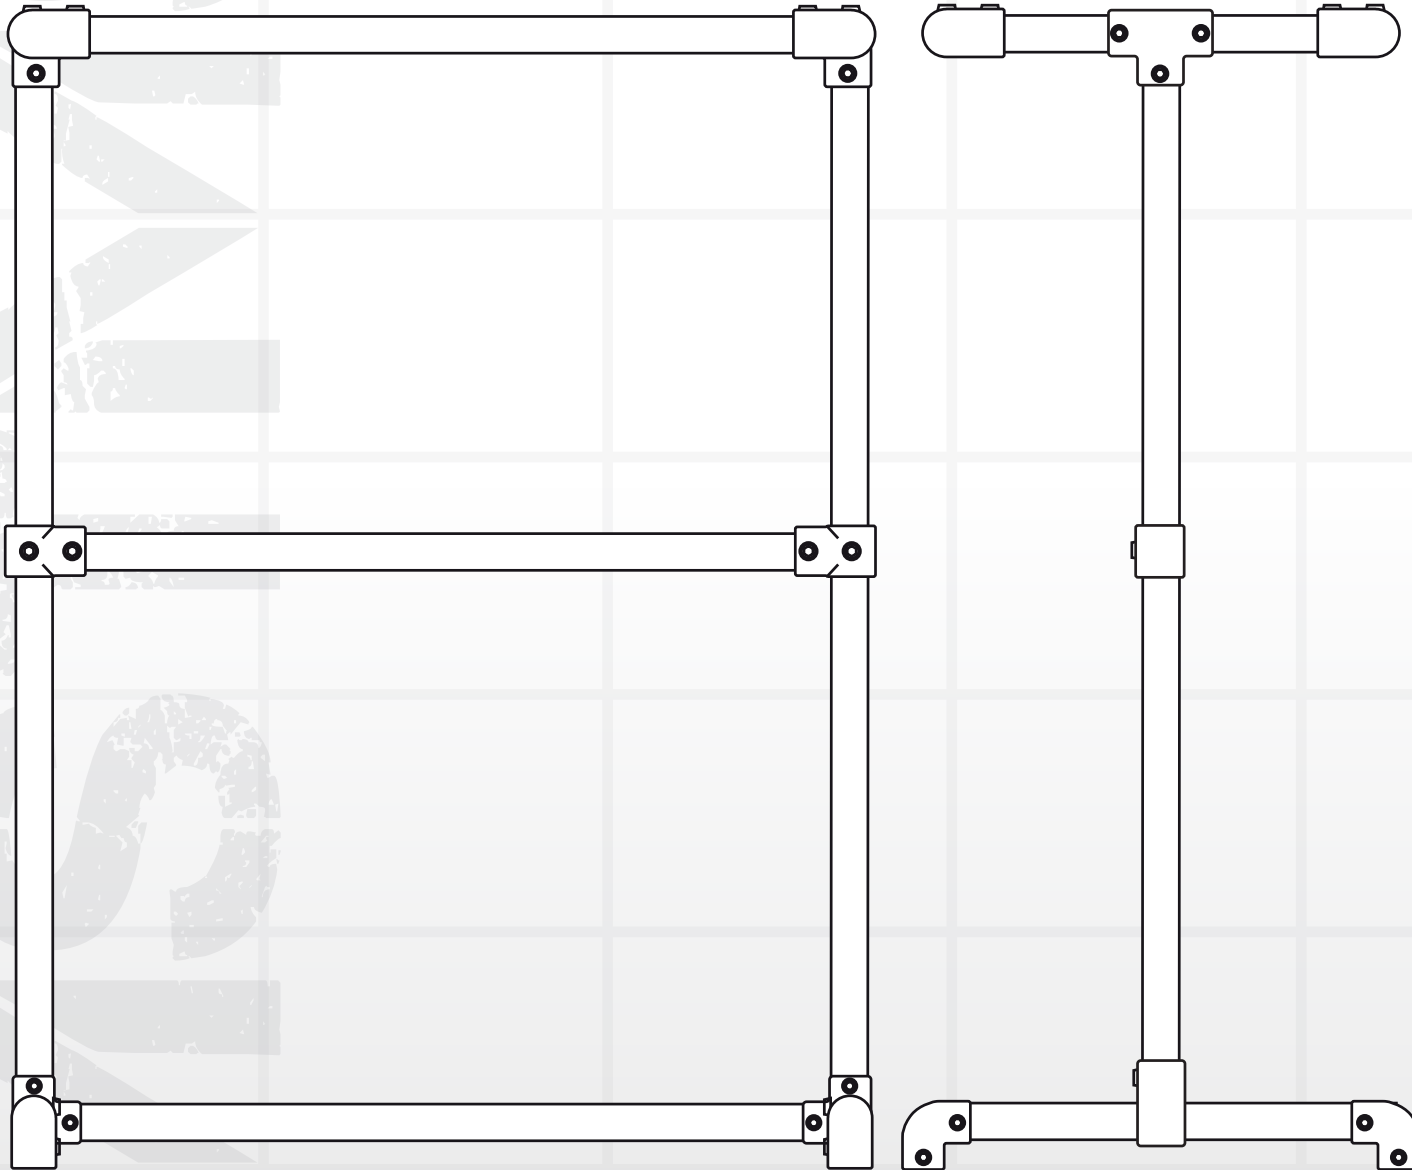

FRONT VIEW

SIDE VIEW

KIT INCLUDES

- 4 x **125** 
- 2 x **101** 
- 2 x **116** 
- 2 x **104** 

- 10 x Tube lengths

- 4 x **125** feet

TO WHICH YOU CAN
ADD FOOT OPTIONS:

- A. **POST**
- B. **FLANGE**
- C. **CASTOR INSERT**