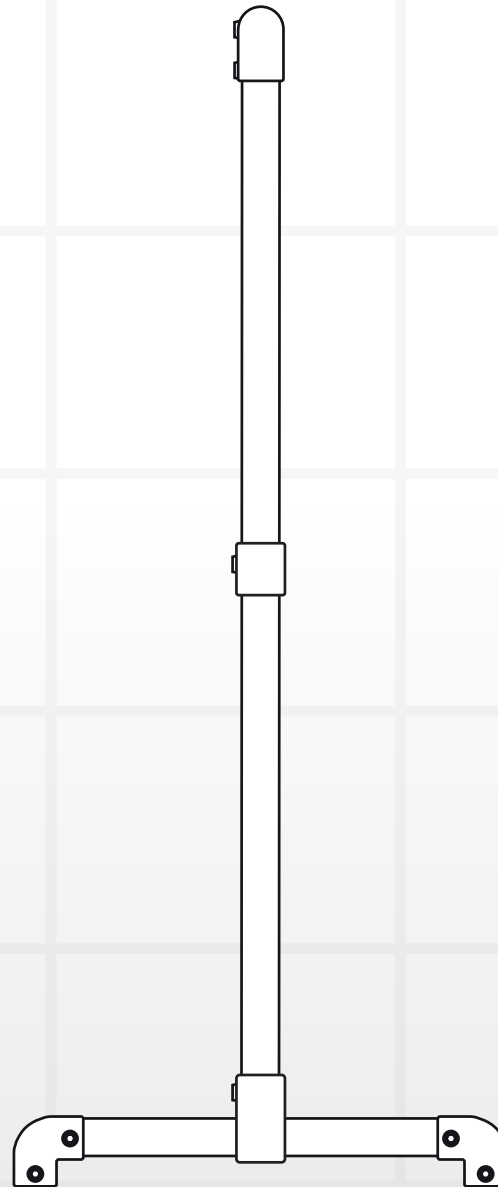

FRONT VIEW

SIDE VIEW

KIT INCLUDES

- 2 x **125** 
- 2 x **101** 
- 2 x **116** 

- 7 x Tube lengths

- 4 x **125** feet

TO WHICH YOU CAN
ADD FOOT OPTIONS:

- A. **POST**
- B. **FLANGE**
- C. **CASTOR INSERT**