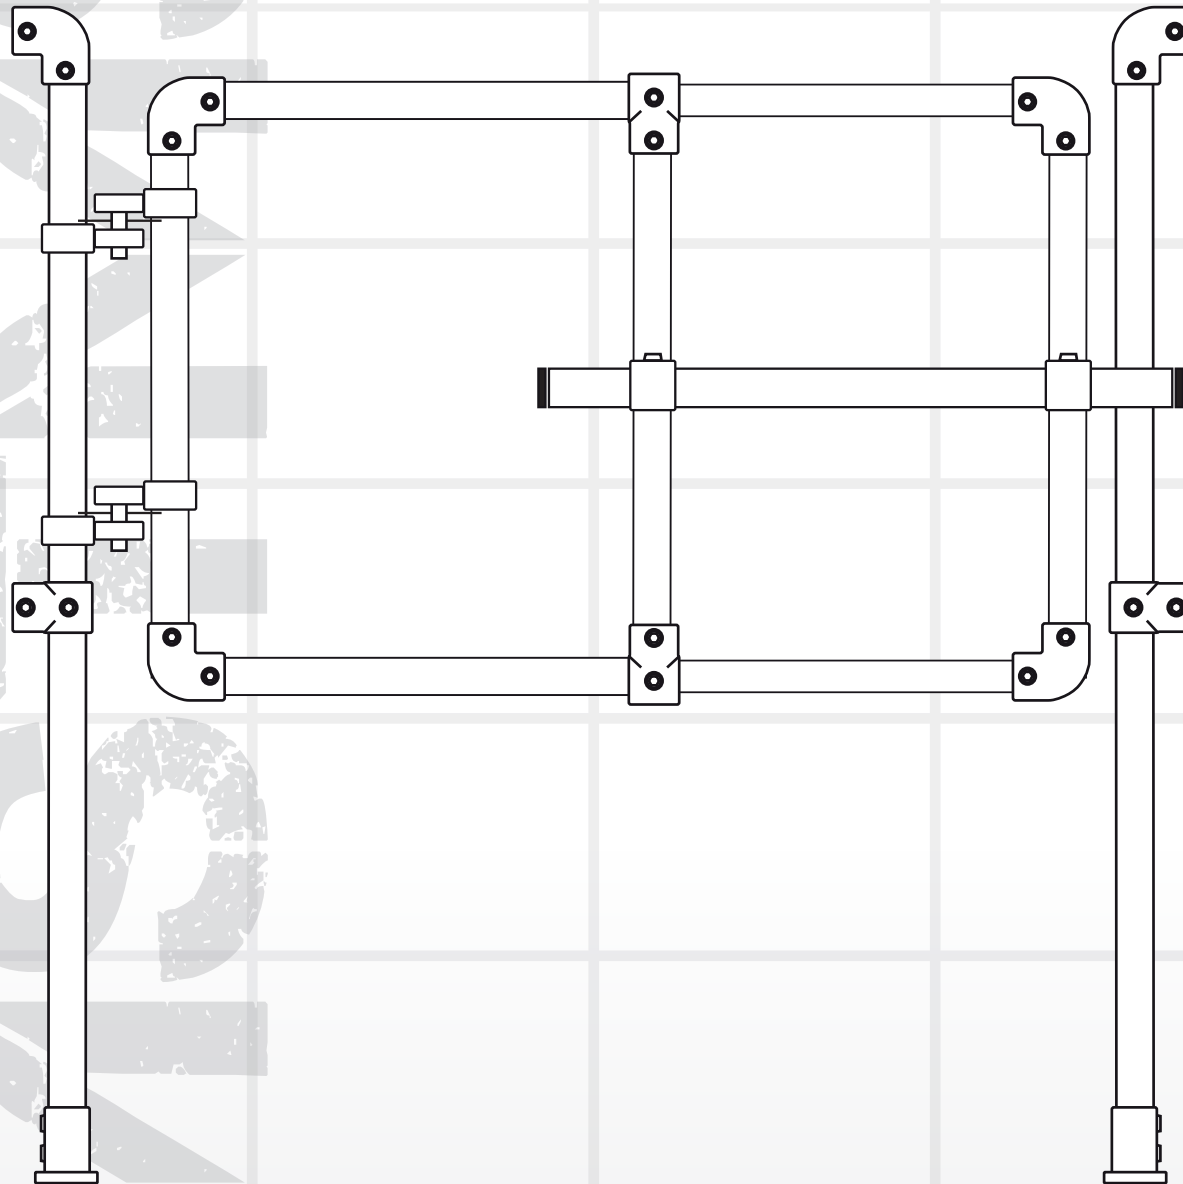

## REAR VIEW

## KIT INCLUDES

-4 x **101** 

-6 x **125** 

-2 x **133** 

-2 x **138** 

-2 x **140** 

-2 x **161** 

-2 x **132** feet

-8 x Tube lengths

-2 x Springs

**THE METAL STORE**