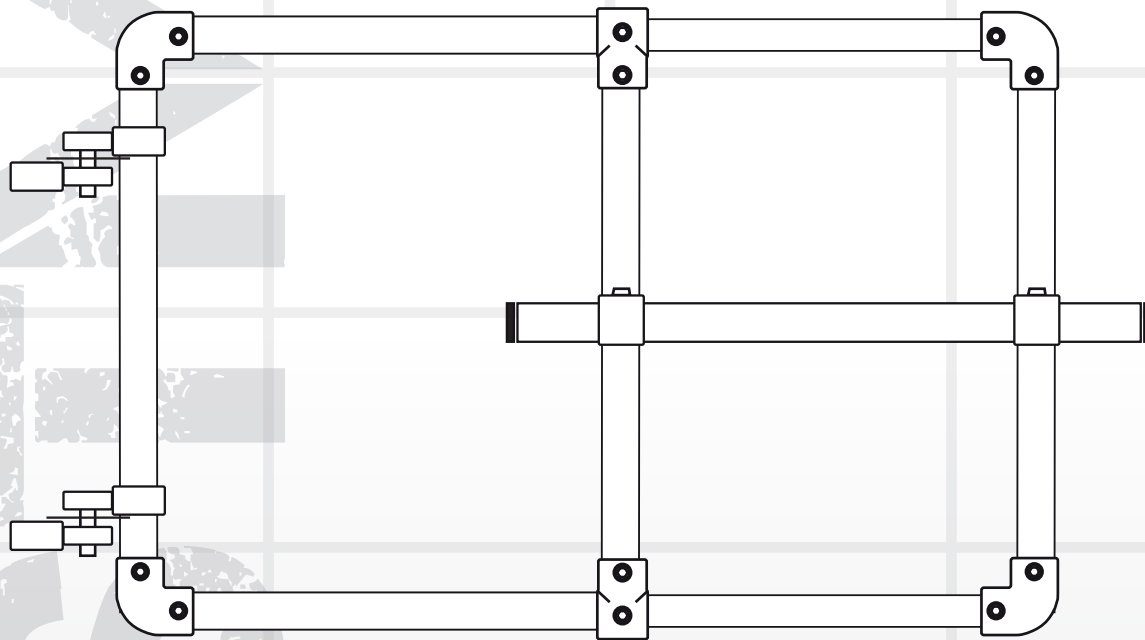

## FRONT VIEW

## KIT INCLUDES

- 2 x **101** 
- 4 x **125** 
- 2 x **133** 
- 2 x **138** 
- 2 x **140** 
- 2 x **161** 

-6 x Tube lengths

-2 x Springs

**THE METAL STORE**