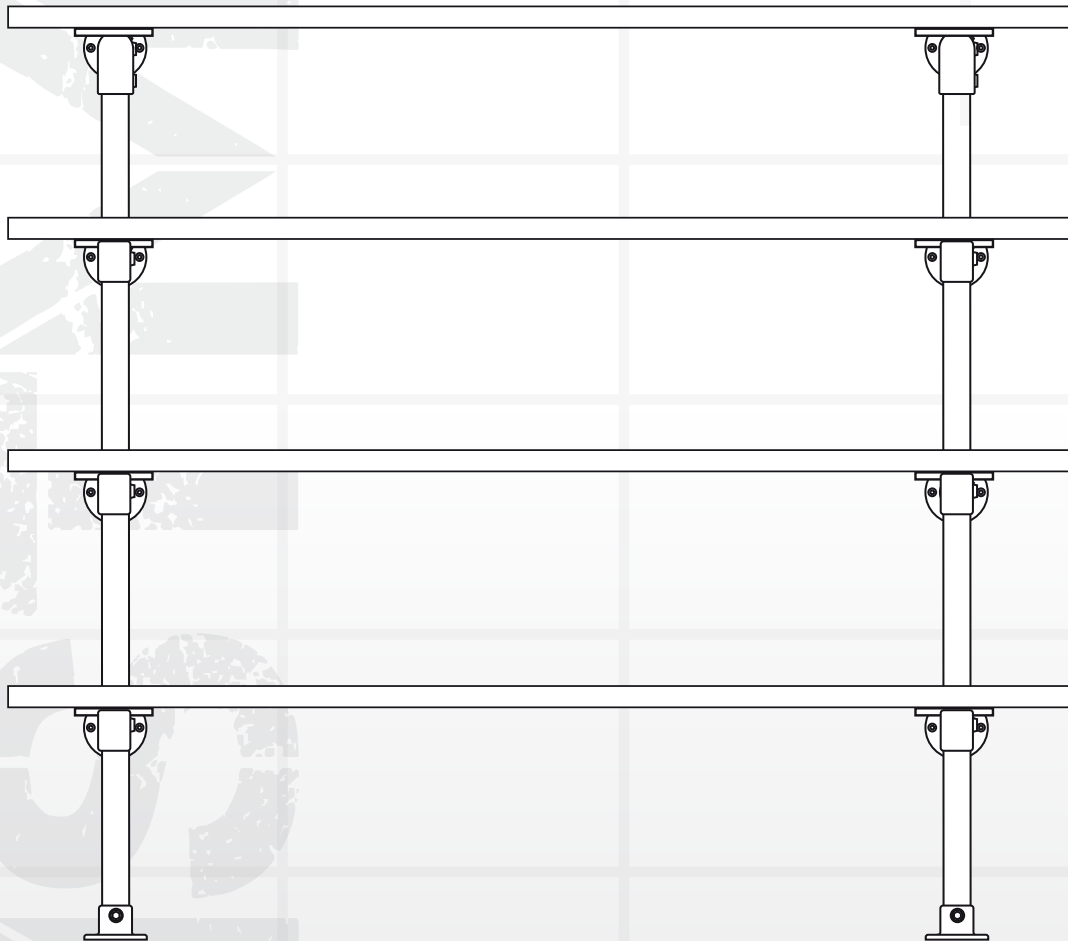

FRONT VIEW

SIDE VIEW

KIT INCLUDES

- 2 x 125 
- 6 x 101 
- 10 x 131 
- 8 x 199 

- 10 x Tube lengths

NB: 199 is used to attach planks to short tubes at position **C**

THE METAL STORE