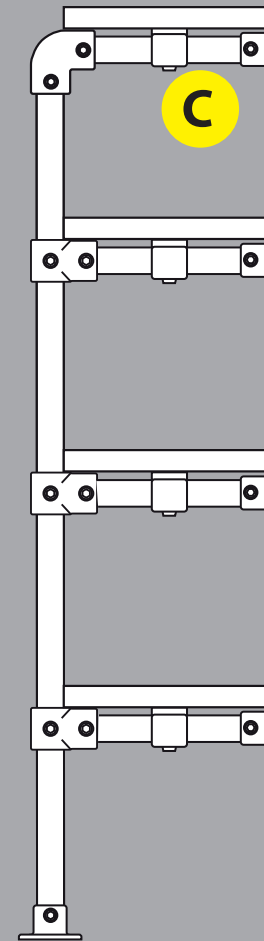

FRONT VIEW

SIDE VIEW

KIT INCLUDES

- 2 x 125 
- 6 x 101 
- 10 x 131 
- 8 x 199 

- 10 x Tube lengths

NB: 199 is used to attach planks to short tubes at position **C**

THE METAL STORE