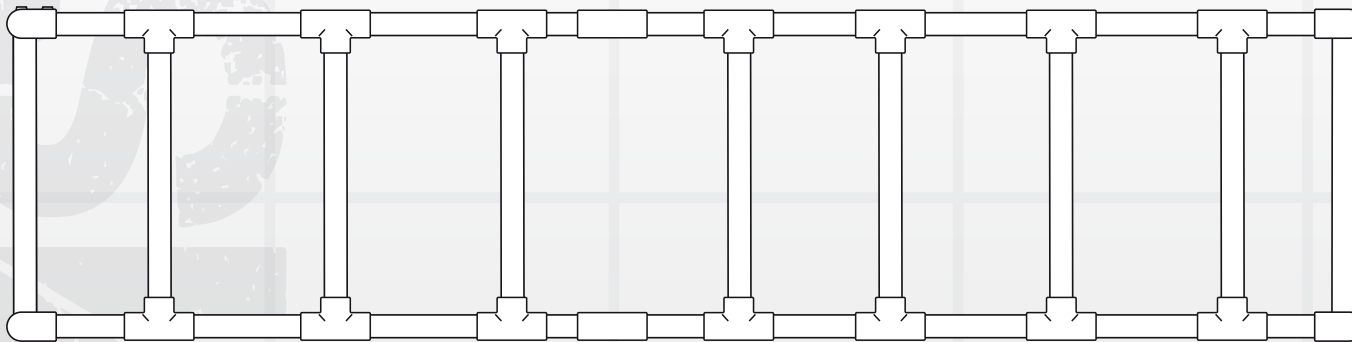

FRONT VIEW

ABOVE VIEW

KIT INCLUDES

Galvanised **42.4mm** clamps

4 x 125

14 x 104

14 x 101*

*C42/B34 to join top horizontal 42.4mm tube to the 33.7mm monkey bars

Galvanised **42.4mm** tube lengths

2 x 3300mm 6 x 2200mm

2 x 1650mm 4 x 700mm

Galvanised **33.7mm** tube lengths

7 x 700mm for monkey bars

THE METAL STORE