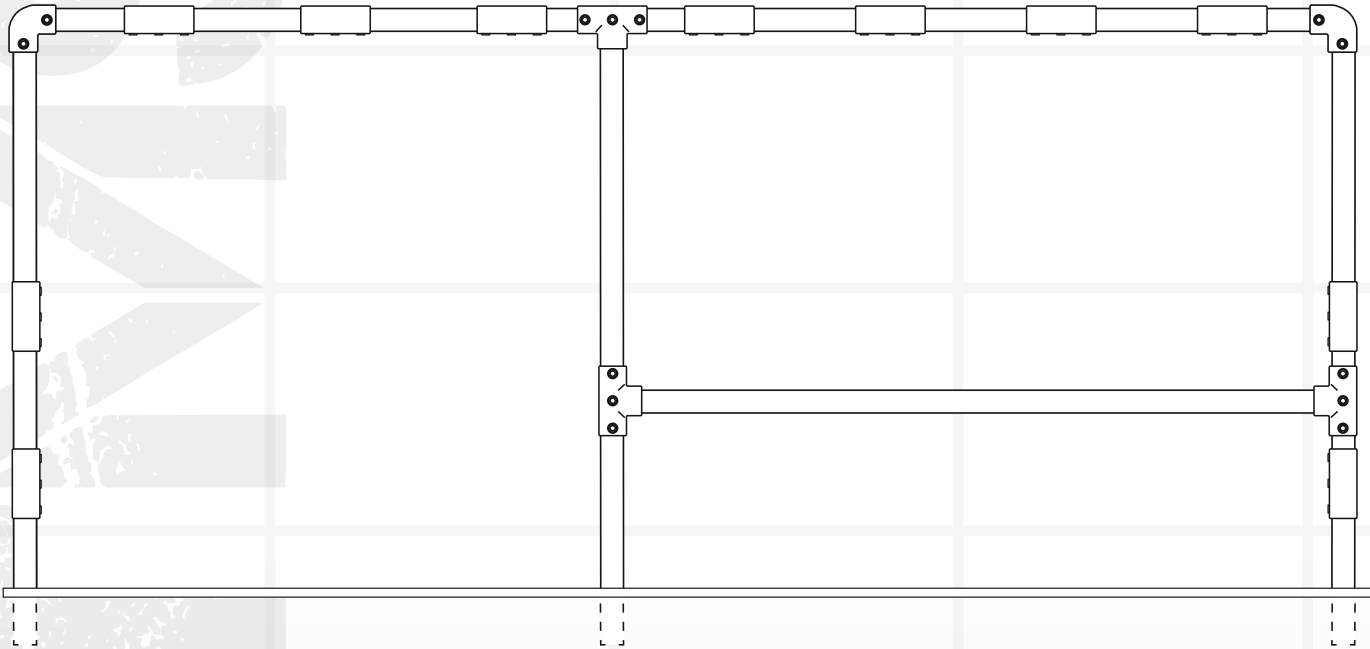

FRONT VIEW

ABOVE VIEW

KIT INCLUDES

Galvanised **42.4mm** clamps

4 x 125

14 x 104

14 x 101*

*C42/B34 to join top horizontal 42.4mm tube to the 33.7mm monkey bars

Galvanised **42.4mm** tube lengths

2 x 3300mm 6 x 2200mm

2 x 1650mm 4 x 700mm

Galvanised **33.7mm** tube lengths

7 x 700mm for monkey bars

THE METAL STORE