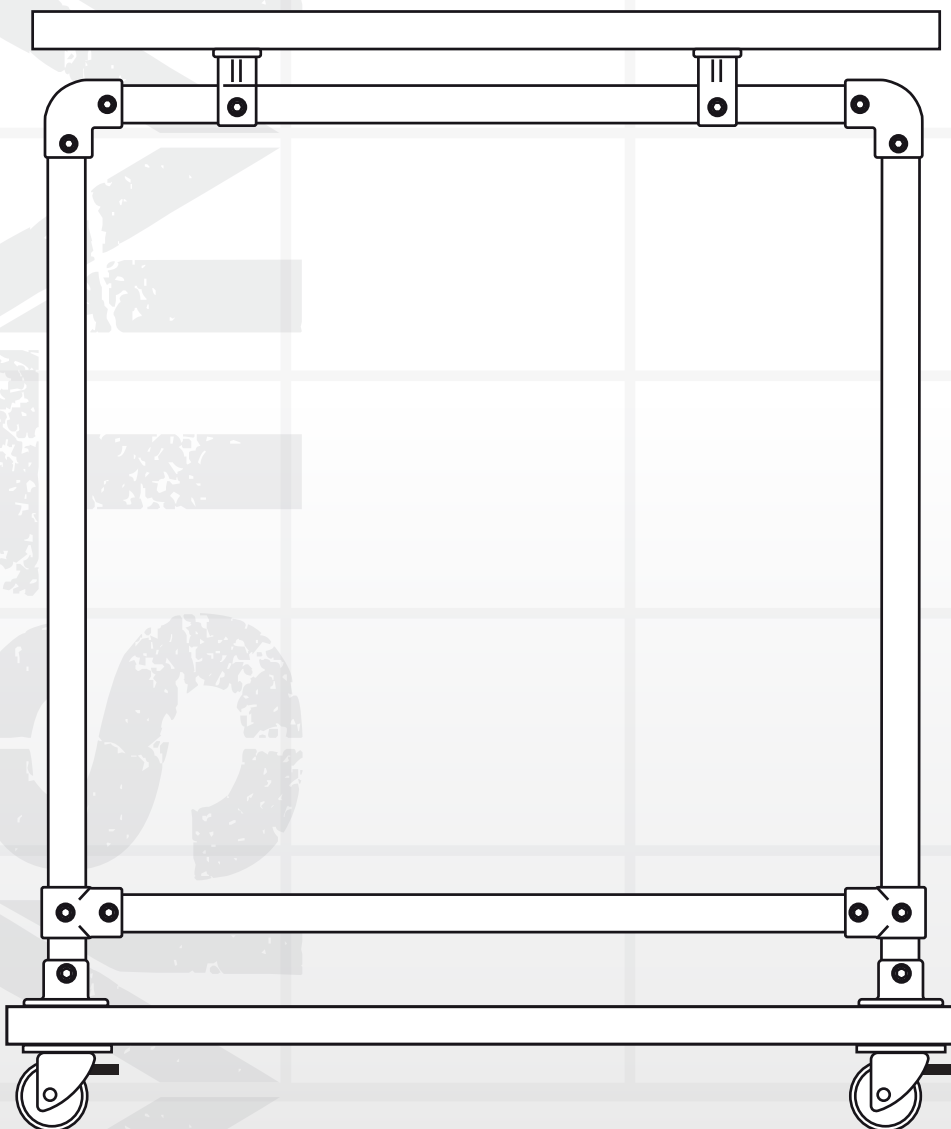

FRONT VIEW

SIDE VIEW

KIT INCLUDES

Galvanised **33.7mm** clamps

2 x **125**

2 x **101**

2 x **131**

2 x **143**

Galvanised **33.7mm** tube lengths

4 x 1300mm

4 x **75mm** Swivel Castors
with Brake / Grey tyre

3 x **1500mm** Scaffold Boards

3 x **400mm** Wood Lengths
1" thickness

44 x **1¼"** Screws

THE METAL STORE