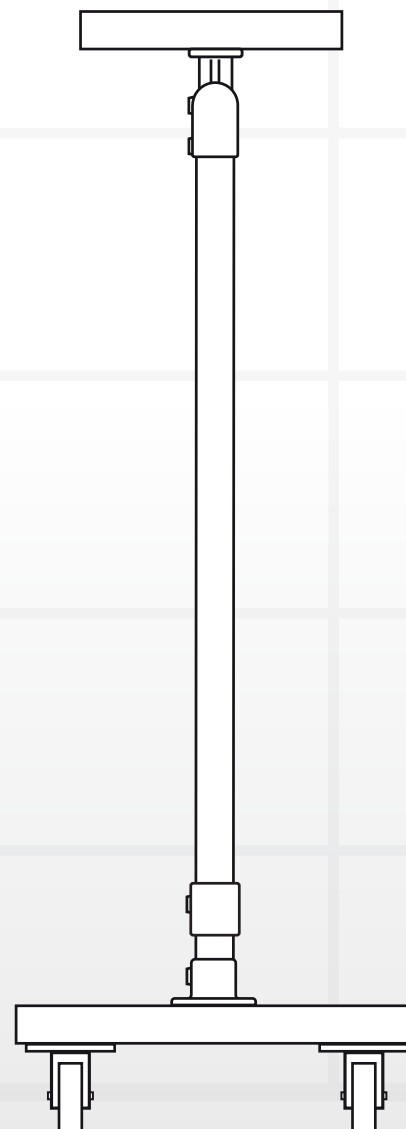

FRONT VIEW

SIDE VIEW

KIT INCLUDES

Galvanised **33.7mm** clamps

2 x **125**

2 x **101**

2 x **131**

2 x **143**

Galvanised **33.7mm** tube lengths

4 x 1300mm

4 x **75mm** Swivel Castors
with Brake / Grey tyre

3 x **1500mm** Scaffold Boards

3 x **400mm** Wood Lengths
1" thickness

44 x **1¼"** Screws

THE METAL STORE