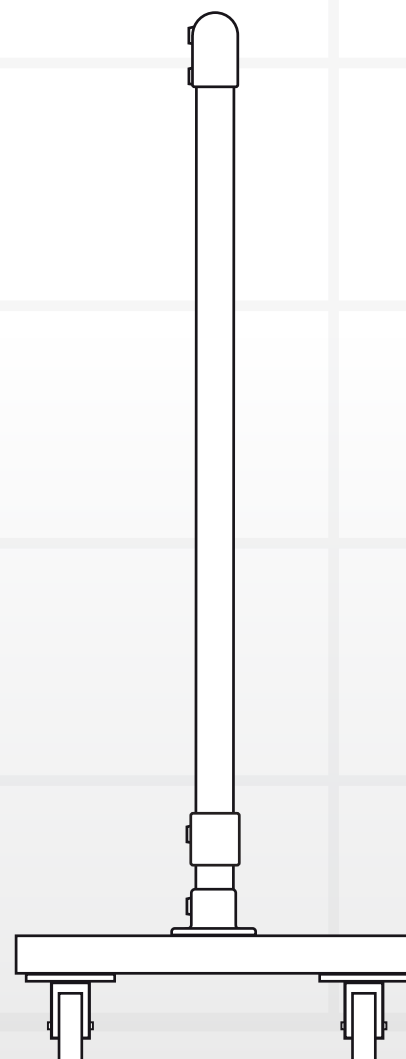

## FRONT VIEW

## SIDE VIEW

## KIT INCLUDES

Galvanised **33.7mm** clamps

2 x **125** 

2 x **101** 

2 x **131** 

Galvanised **33.7mm** tube lengths

2 x 1300mm 2 x 800mm

4 x **75mm** Swivel Castors  
with Brake / Grey tyre

2 x **1500mm** Scaffold Boards

3 x **400mm** Wood Lengths  
1" thickness

40 x **1¼"** Screws

**THE METAL STORE**